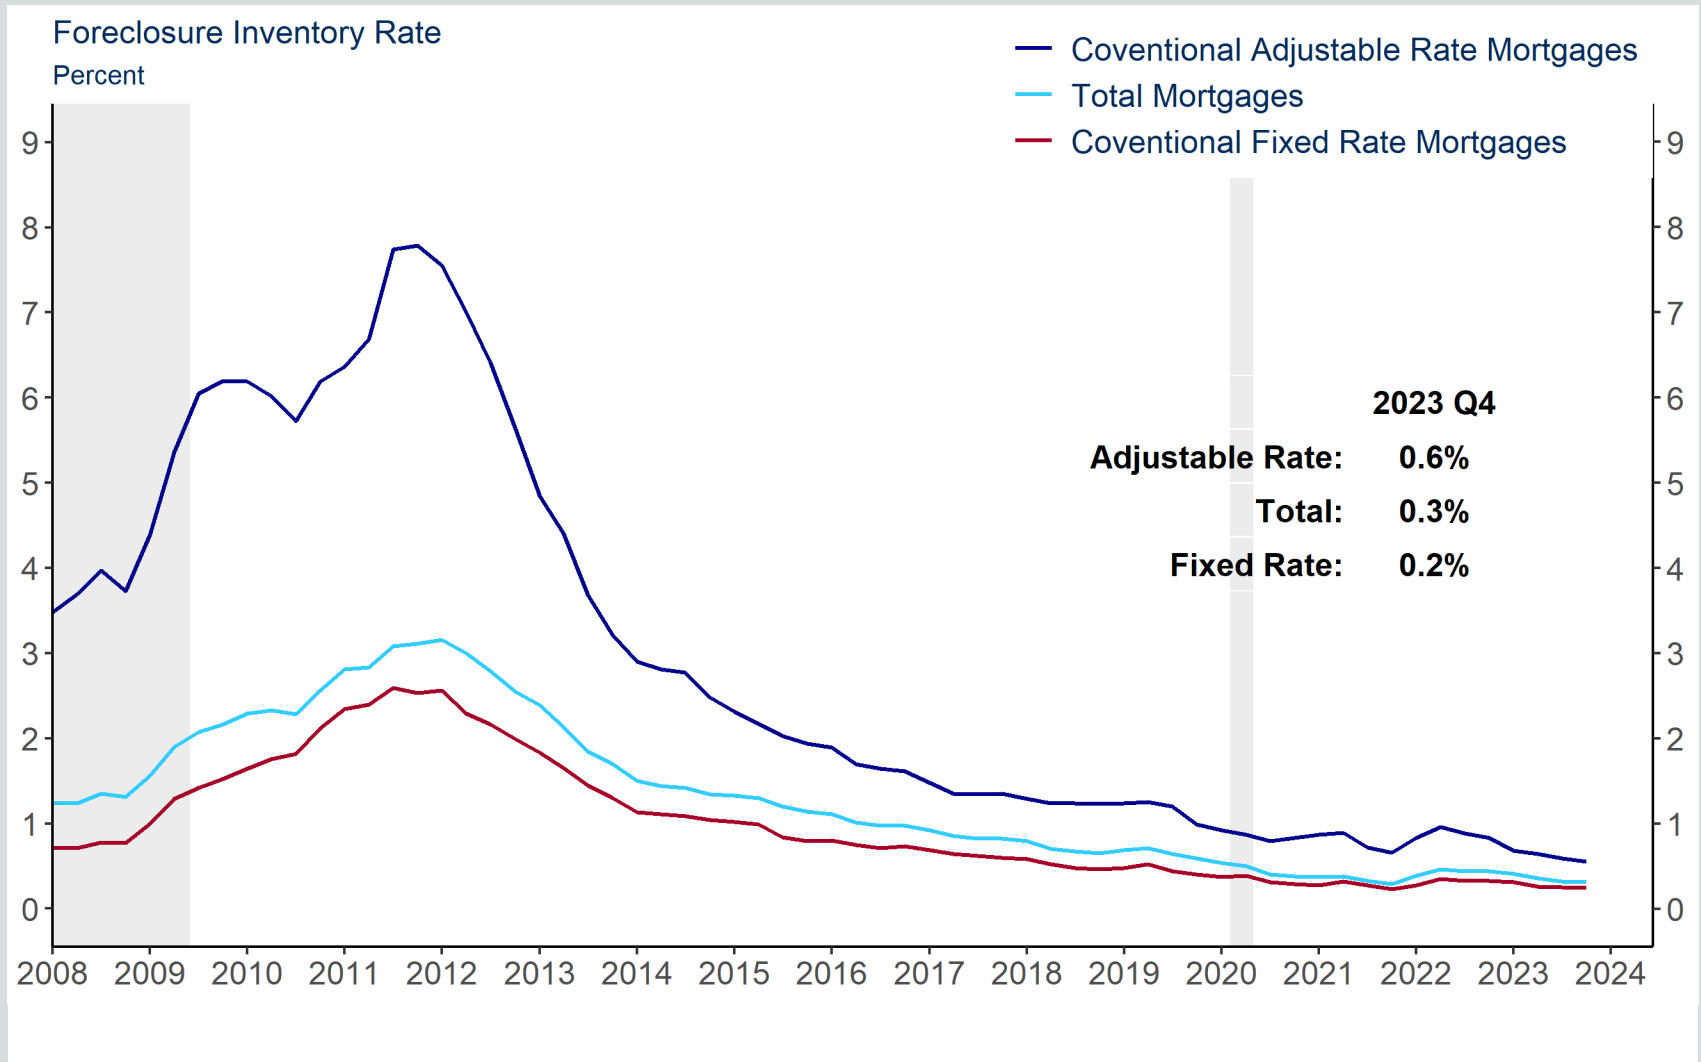

North Carolina House Price Index—FHFA

North Carolina Mortgage Delinquency Rate

90+ days delinquent

North Carolina Foreclosure Inventory Rate

North Carolina Foreclosure Starts Rate