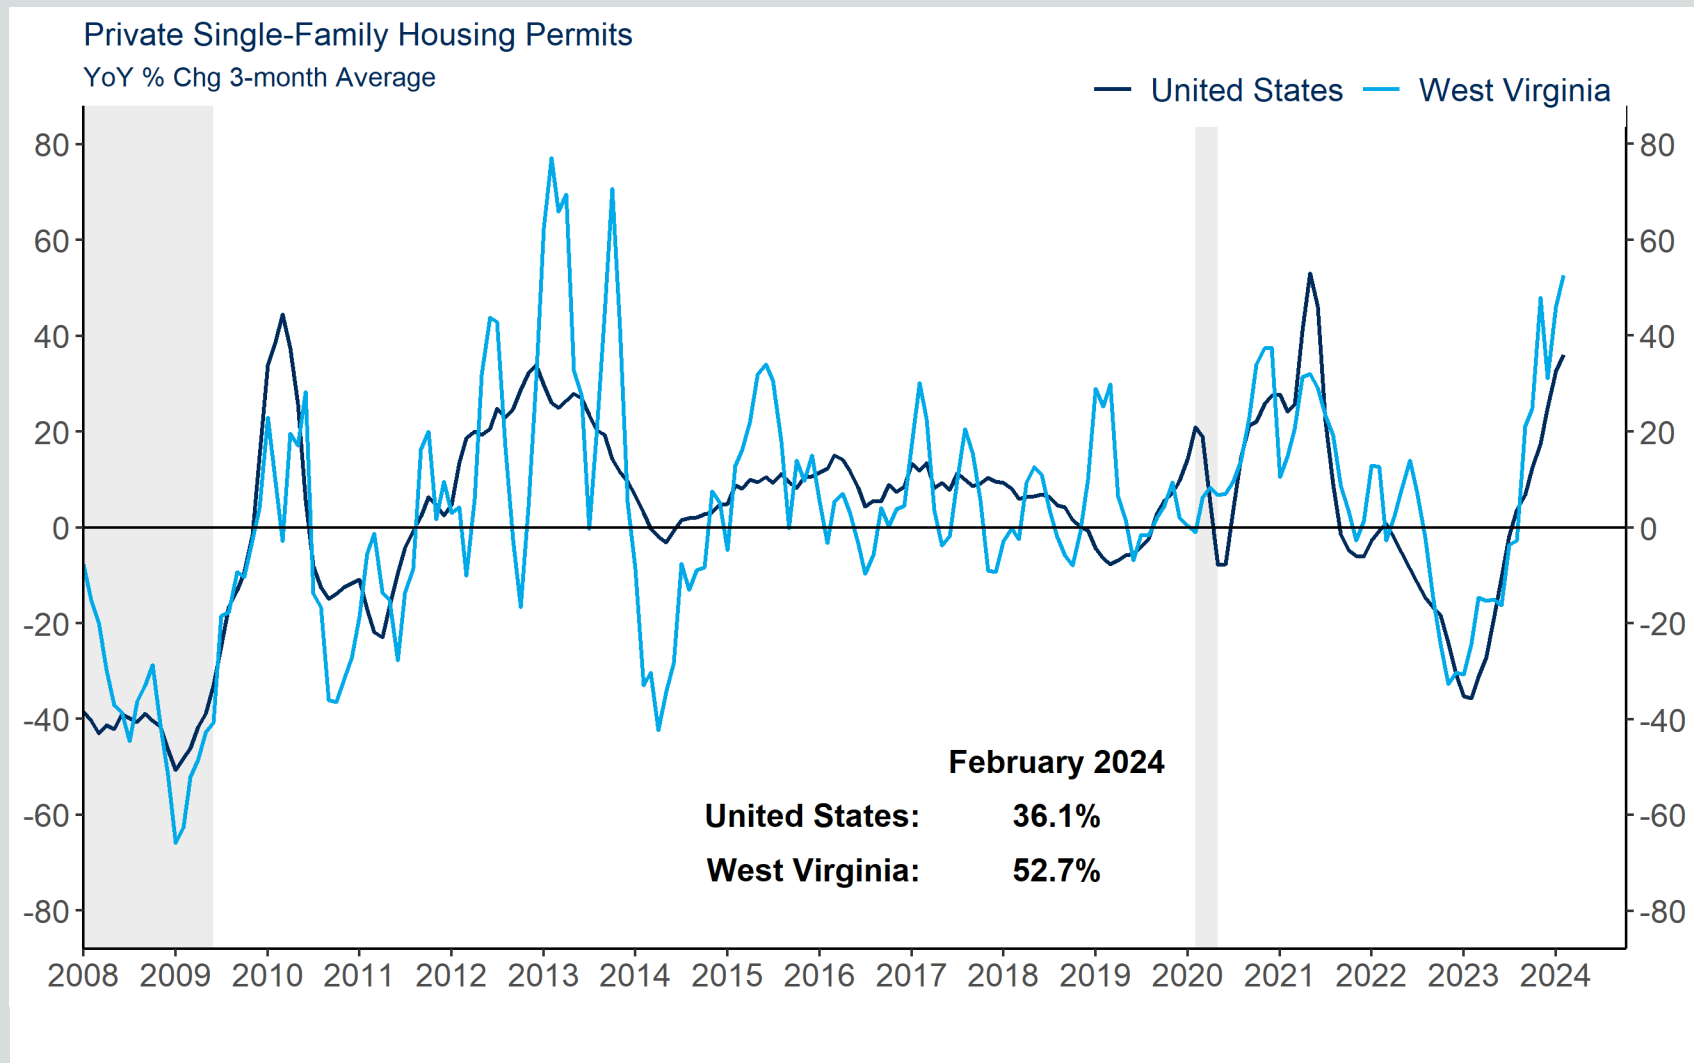

West Virginia Building Permits

Single-Family Homes