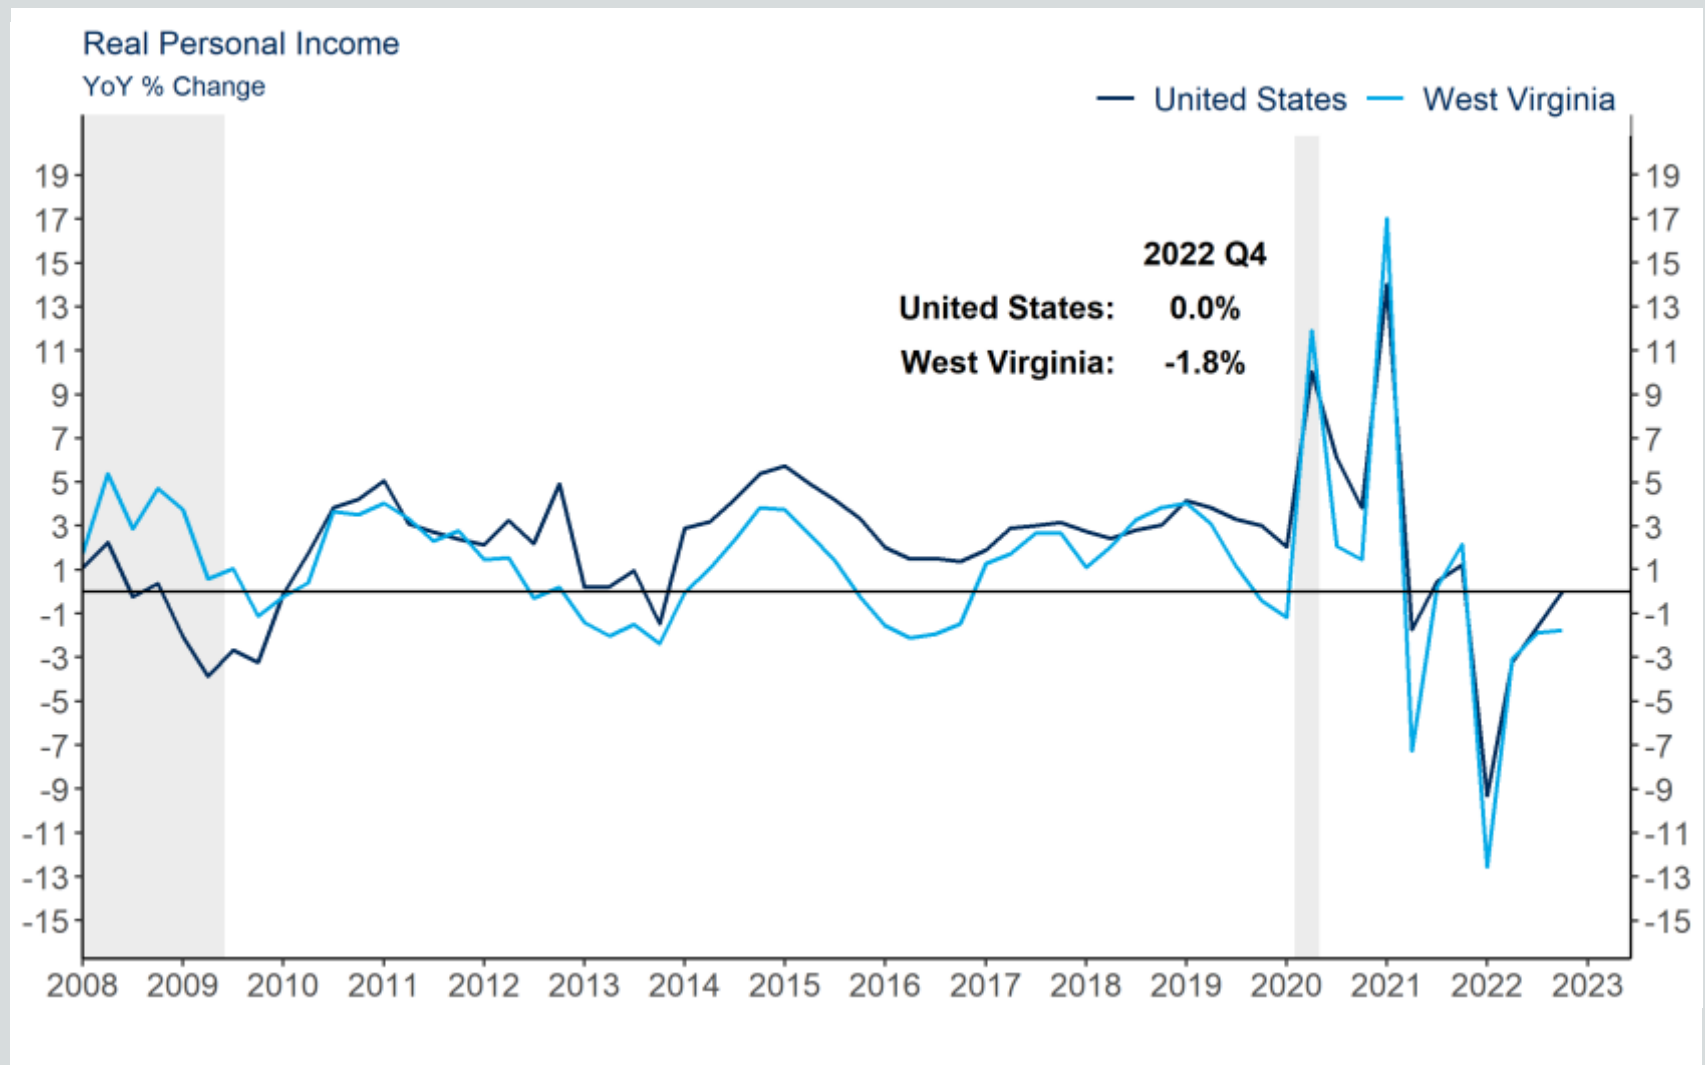

West Virginia Real Personal Income